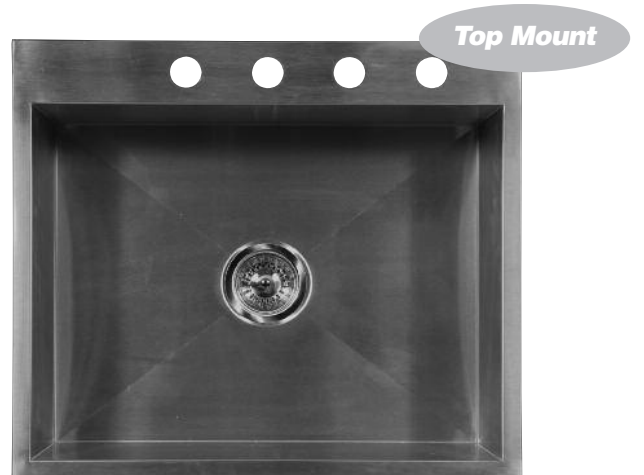

**Model: LE-56**

**Outside dimensions:** 32" x 19"  
**Inside bowl dimensions:**  
**Left bowl:** 14 1/4" x 17" x 10"  
**Right bowl:** 14 1/4" x 17" x 10"  
**Gauge:** 16

**Model: LE-64**

**Outside dimensions:** 33" x 22 1/4"  
**Inside bowl dimensions:**  
31" x 18" x 10"  
**Gauge:** 16

**ELITE SERIES** sinks represent a style all of their own. Their sophisticated, professional appearance is complimented by their quality of materials and construction.

- **16 Gauge, Type 304 nickel bearing stainless steel.**
- **Zero radius corners.**
- **Modern designs with clean lines compliment today's modern kitchen styles.**
- **Straight, vertical sides mean larger bowls and work areas.**
- **Attractive, ultra-durable satin finish.**
- **Sound absorption pads and coating on underside.**

**Model: LE-55**  
**Outside dimensions:** 30" x 18"  
**Inside bowl dimensions:**  
 28" x 16" x 10"  
**Gauge:** 16

**Model: LE-53**  
**Outside dimensions:** 23" x 18"  
**Inside bowl dimensions:**  
 21" x 16" x 10"  
**Gauge:** 16

**Model: LE-45**  
**Outside dimensions:** 33" x 22"  
**Inside bowl dimensions:**  
**Left bowl:** 15" x 17<sup>3</sup>/<sub>4</sub>" x 9"  
**Right bowl:** 15" x 17<sup>3</sup>/<sub>4</sub>" x 9"  
**Gauge:** 16